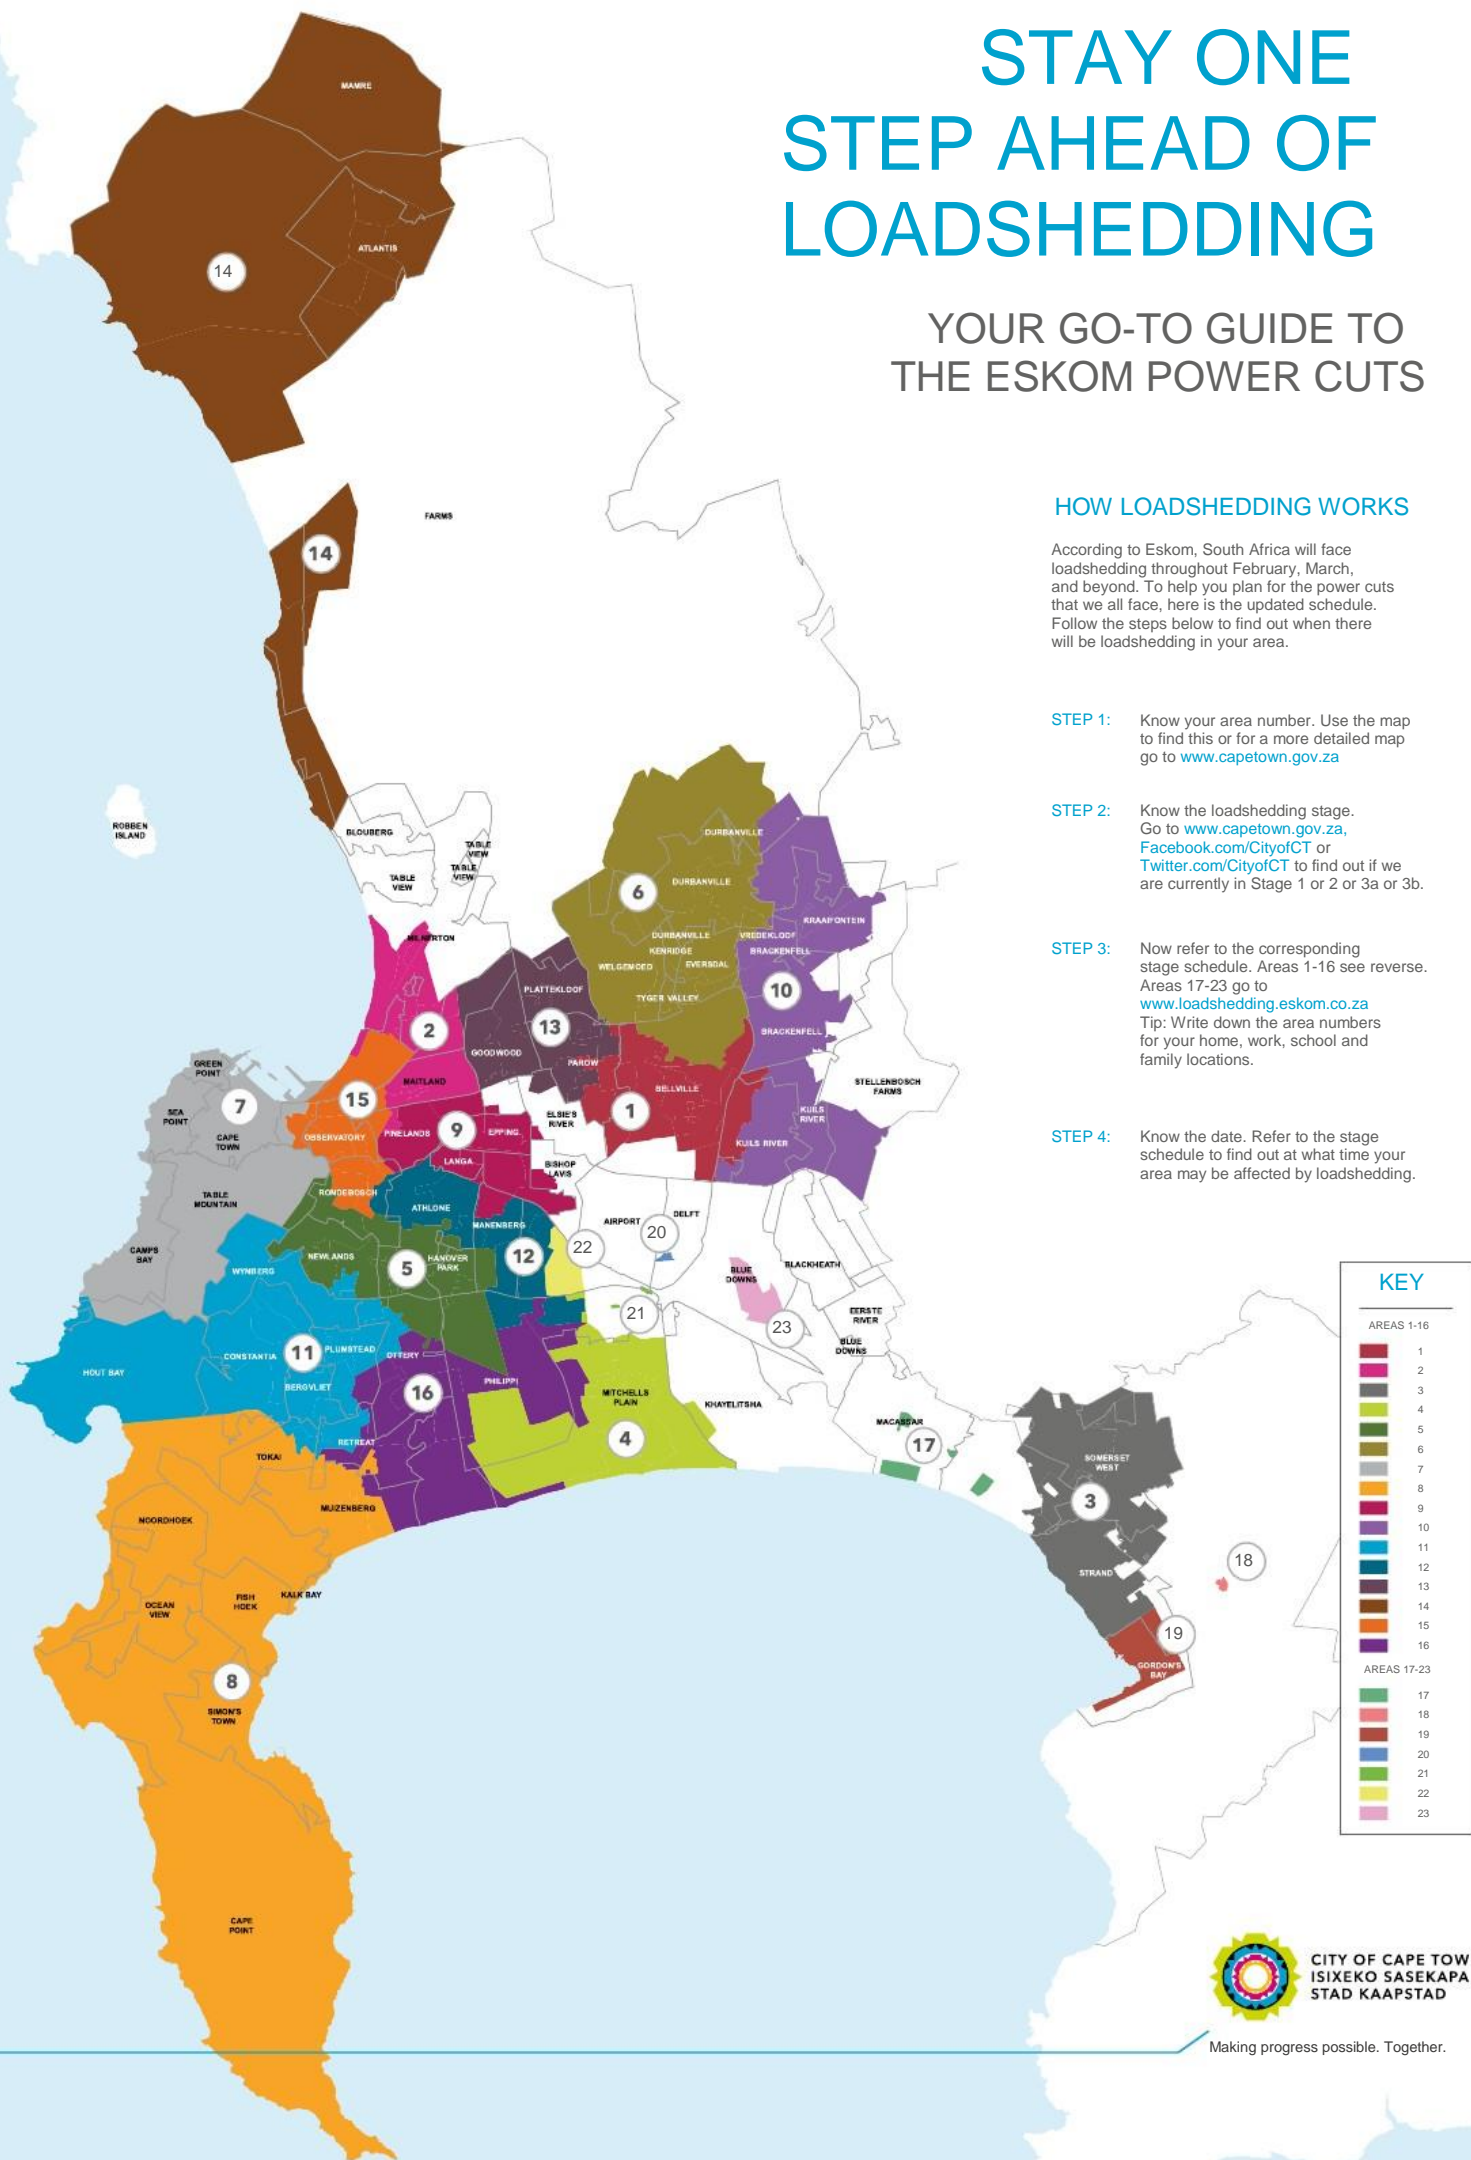

STAY ONE STEP AHEAD OF LOADSHEDDING

YOUR GO-TO GUIDE TO THE ESKOM POWER CUTS

HOW LOADSHEDDING WORKS

According to Eskom, South Africa will face loadshedding throughout February, March, and beyond. To help you plan for the power cuts that we all face, here is the updated schedule. Follow the steps below to find out when there will be loadshedding in your area.

- STEP 1:** Know your area number. Use the map to find this or for a more detailed map go to www.capetown.gov.za
- STEP 2:** Know the loadshedding stage. Go to www.capetown.gov.za, [Facebook.com/CityofCT](https://www.facebook.com/CityofCT) or [Twitter.com/CityofCT](https://twitter.com/CityofCT) to find out if we are currently in Stage 1 or 2 or 3a or 3b.
- STEP 3:** Now refer to the corresponding stage schedule. Areas 1-16 see reverse. Areas 17-23 go to www.loadshedding.eskom.co.za
Tip: Write down the area numbers for your home, work, school and family locations.
- STEP 4:** Know the date. Refer to the stage schedule to find out at what time your area may be affected by loadshedding.

AREAS 1-16 MONTHLY LOADSHEDDING SCHEDULE

STAGE 1

DAYS OF THE MONTH		1 st	2 nd	3 rd	4 th	5 th	6 th	7 th	8 th	9 th	10 th	11 th	12 th	13 th	14 th	15 th	16 th
		17 th	18 th	19 th	20 th	21 st	22 nd	23 rd	24 th	25 th	26 th	27 th	28 th	29 th	30 th	31 st	
TIME FROM	TIME TO																
0:00	2:30	1	13	9	5	2	14	10	6	3	15	11	7	4	16	12	8
2:00	4:30	2	14	10	6	3	15	11	7	4	16	12	8	5	1	13	9
4:00	6:30	3	15	11	7	4	16	12	8	5	1	13	9	6	2	14	10
6:00	8:30	4	16	12	8	5	1	13	9	6	2	14	10	7	3	15	11
8:00	10:30	5	1	13	9	6	2	14	10	7	3	15	11	8	4	16	12
10:00	12:30	6	2	14	10	7	3	15	11	8	4	16	12	9	5	1	13
12:00	14:30	7	3	15	11	8	4	16	12	9	5	1	13	10	6	2	14
14:00	16:30	8	4	16	12	9	5	1	13	10	6	2	14	11	7	3	15
16:00	18:30	9	5	1	13	10	6	2	14	11	7	3	15	12	8	4	16
18:00	20:30	10	6	2	14	11	7	3	15	12	8	4	16	13	9	5	1
20:00	22:30	11	7	3	15	12	8	4	16	13	9	5	1	14	10	6	2
22:00	0:30	12	8	4	16	13	9	5	1	14	10	6	2	15	11	7	3