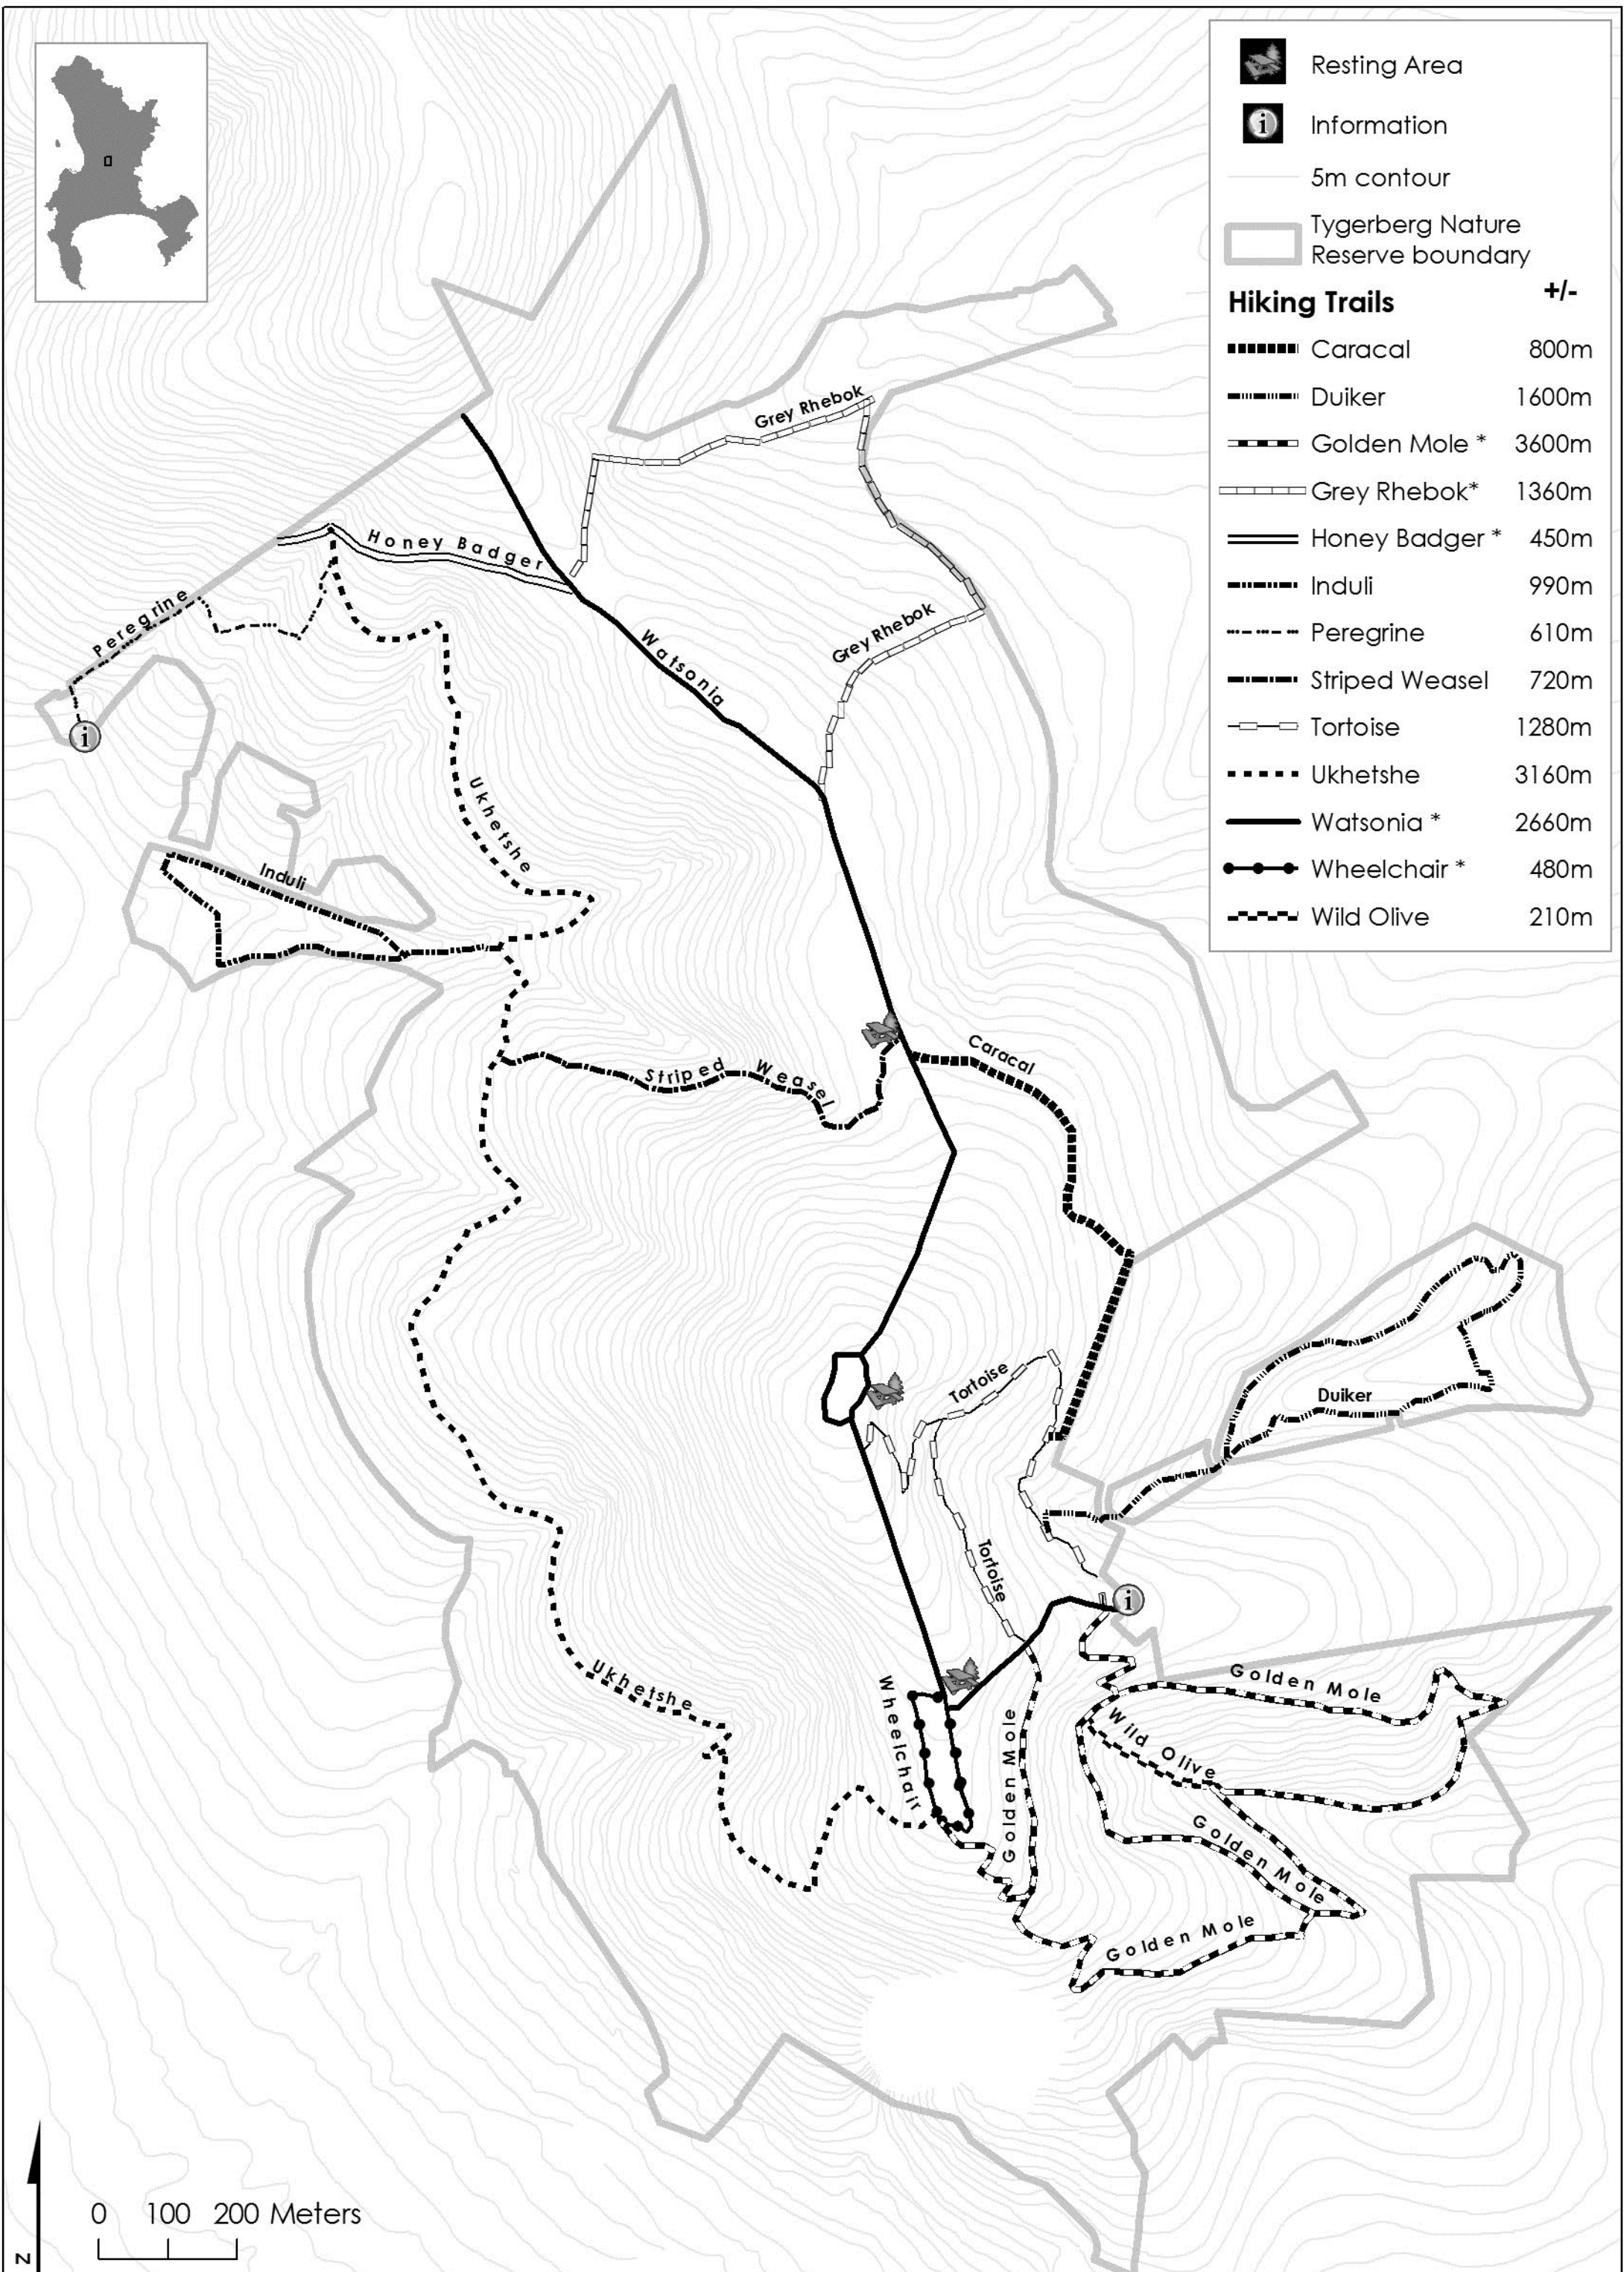

TYGERBERG NATURE RESERVE HIKING TRAIL MAP

| | | |
|----------------------|-----------------------------------|------------|
| | Resting Area | |
| | Information | |
| | 5m contour | |
| | Tygerberg Nature Reserve boundary | |
| Hiking Trails | | +/- |
| | Caracal | 800m |
| | Duiker | 1600m |
| | Golden Mole * | 3600m |
| | Grey Rhebok* | 1360m |
| | Honey Badger * | 450m |
| | Induli | 990m |
| | Peregrine | 610m |
| | Striped Weasel | 720m |
| | Tortoise | 1280m |
| | Ukhetshe | 3160m |
| | Watsonia * | 2660m |
| | Wheelchair * | 480m |
| | Wild Olive | 210m |

0 100 200 Meters