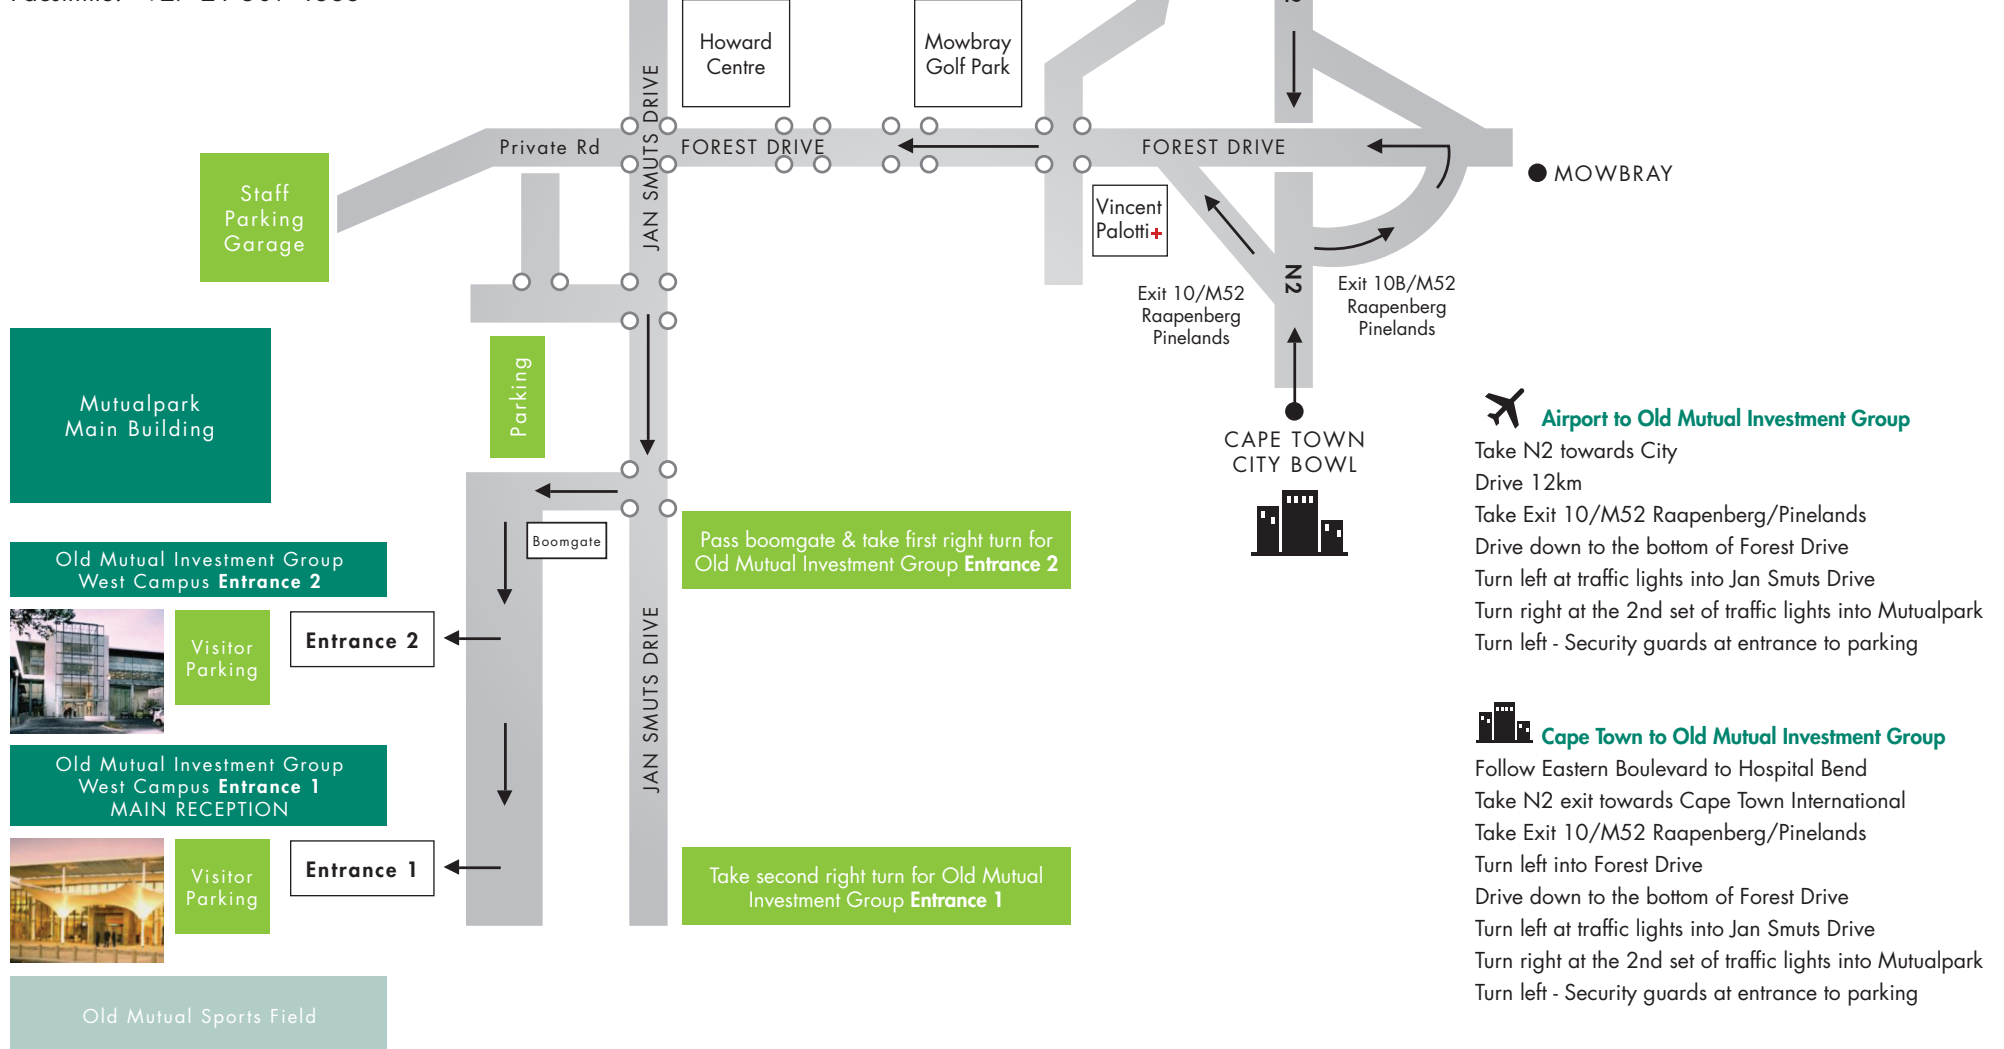

OLD MUTUAL INVESTMENT GROUP (PTY) LTD

Physical Address

West Campus, Mutualpark, Jan Smuts Drive, Pinelands, 7405, South Africa

Telephone: +27 21 509 5022

Facsimile: +27 21 509 4663

Airport to Old Mutual Investment Group
 Take N2 towards City
 Drive 12km
 Take Exit 10/M52 Raapenberg/Pinelands
 Drive down to the bottom of Forest Drive
 Turn left at traffic lights into Jan Smuts Drive
 Turn right at the 2nd set of traffic lights into Mutualpark
 Turn left - Security guards at entrance to parking

Cape Town to Old Mutual Investment Group
 Follow Eastern Boulevard to Hospital Bend
 Take N2 exit towards Cape Town International
 Take Exit 10/M52 Raapenberg/Pinelands
 Turn left into Forest Drive
 Drive down to the bottom of Forest Drive
 Turn left at traffic lights into Jan Smuts Drive
 Turn right at the 2nd set of traffic lights into Mutualpark
 Turn left - Security guards at entrance to parking