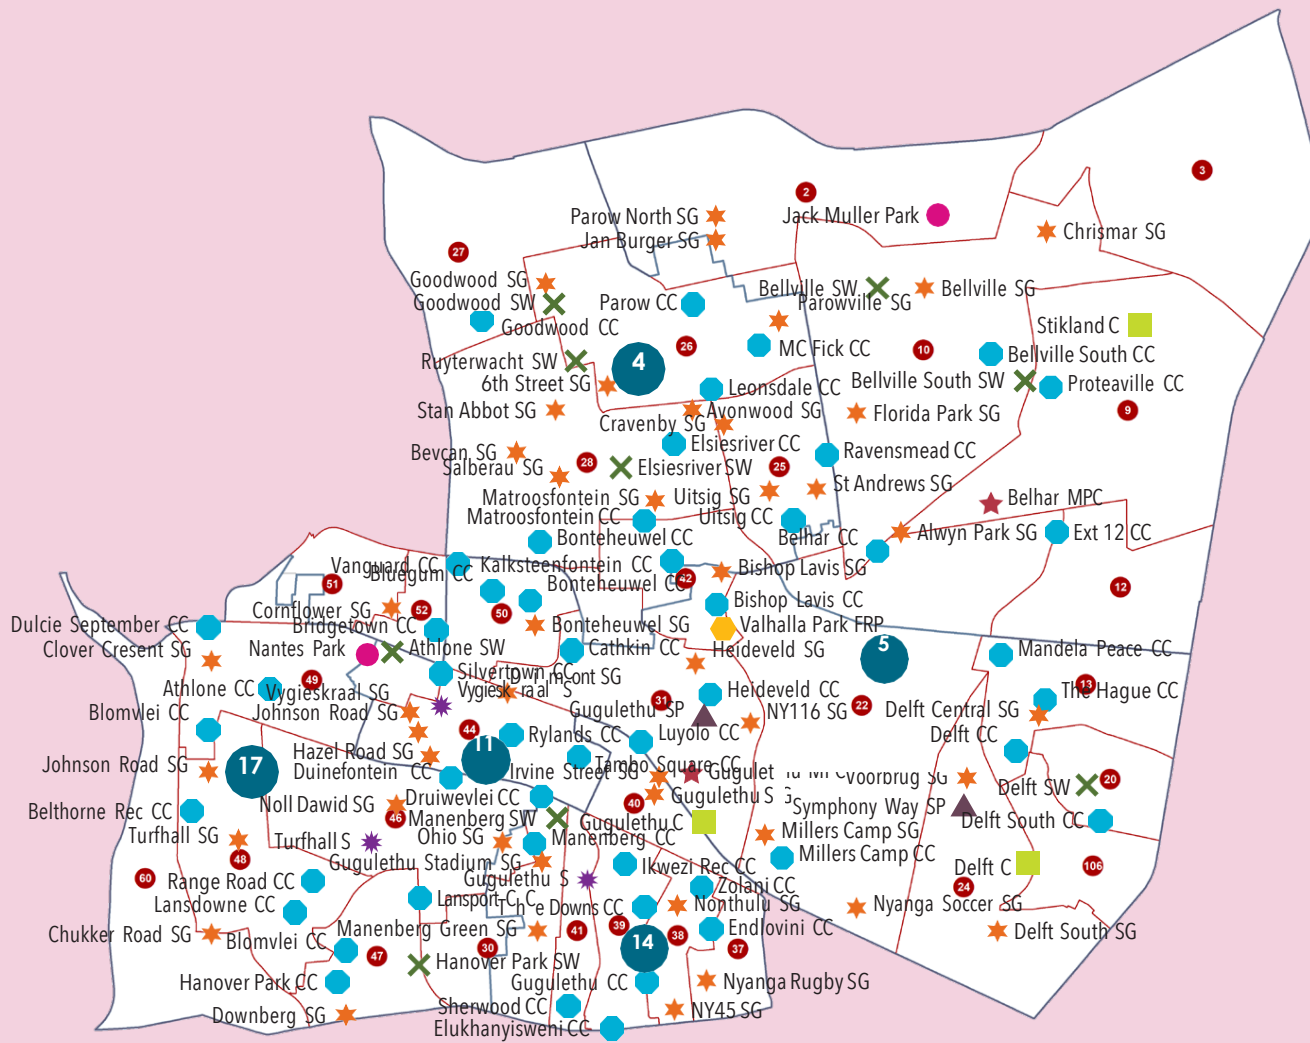

LEGEND	
C	Cemeteries
CC	Community Centre
DP	District Park
FRP	Family Recreation Park
MPC	Multi-purpose Centre
SP	Smart park
SG	Sport Ground
S	Stadium
SW	Swimming Pool
Ward	
Sub-council	

AREA CENTRAL