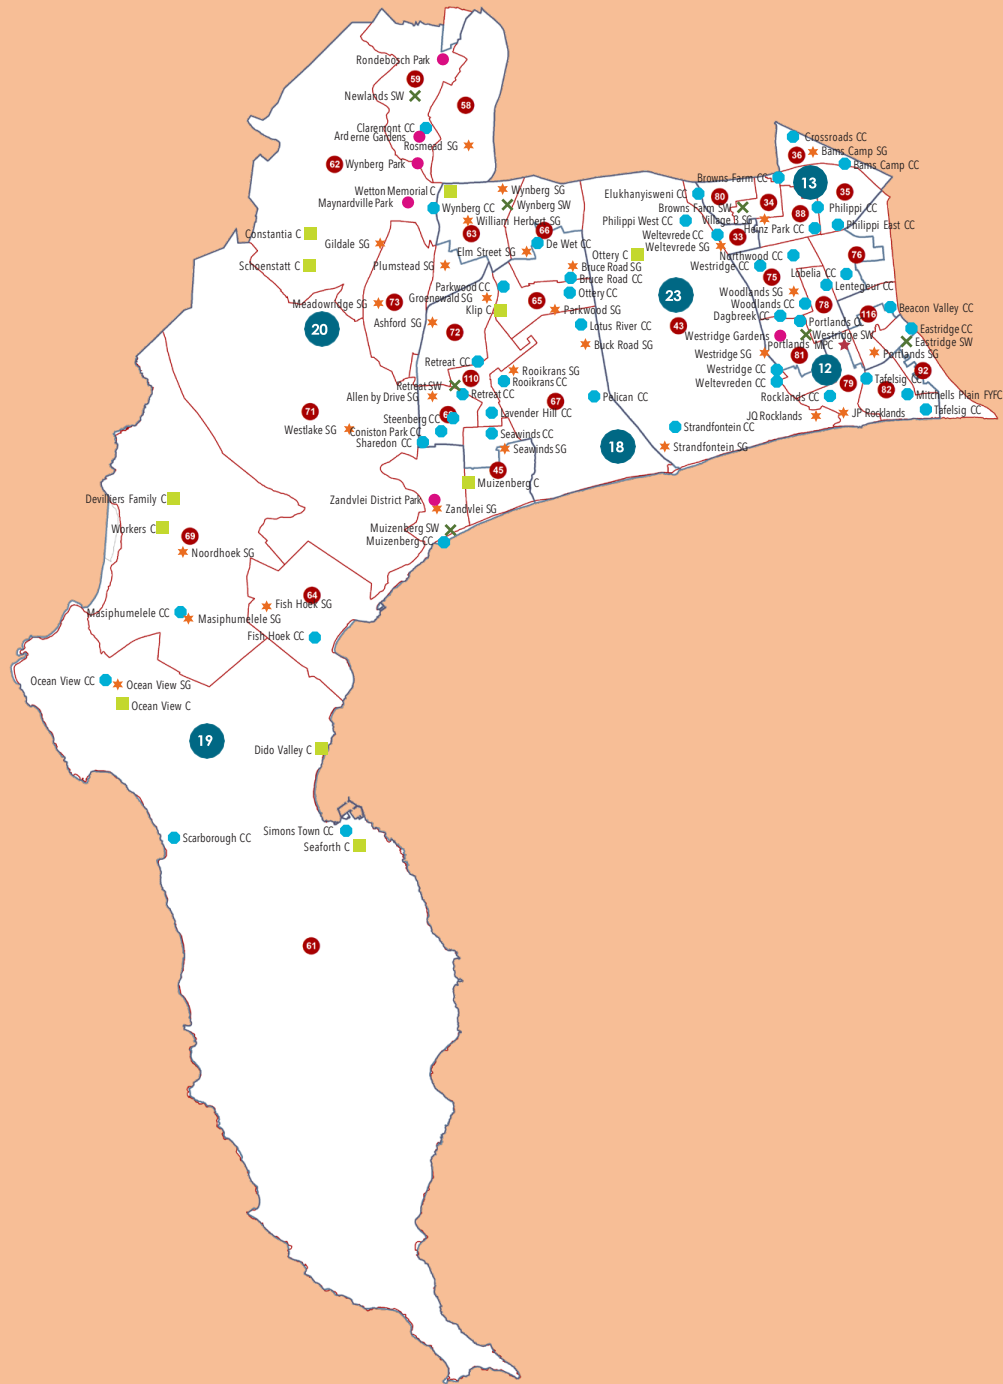

LEGEND	
■ C	Cemeteries
● CC	Community Centre
● DP	District Park
★ FRP	Family Recreation Park
★ MPC	Multi-purpose Centre
▲ SP	Smart park
★ SG	Sport Ground
★ S	Stadium
✕ SW	Swimming Pool
 Ward	
 Sub-council	

AREA SOUTH