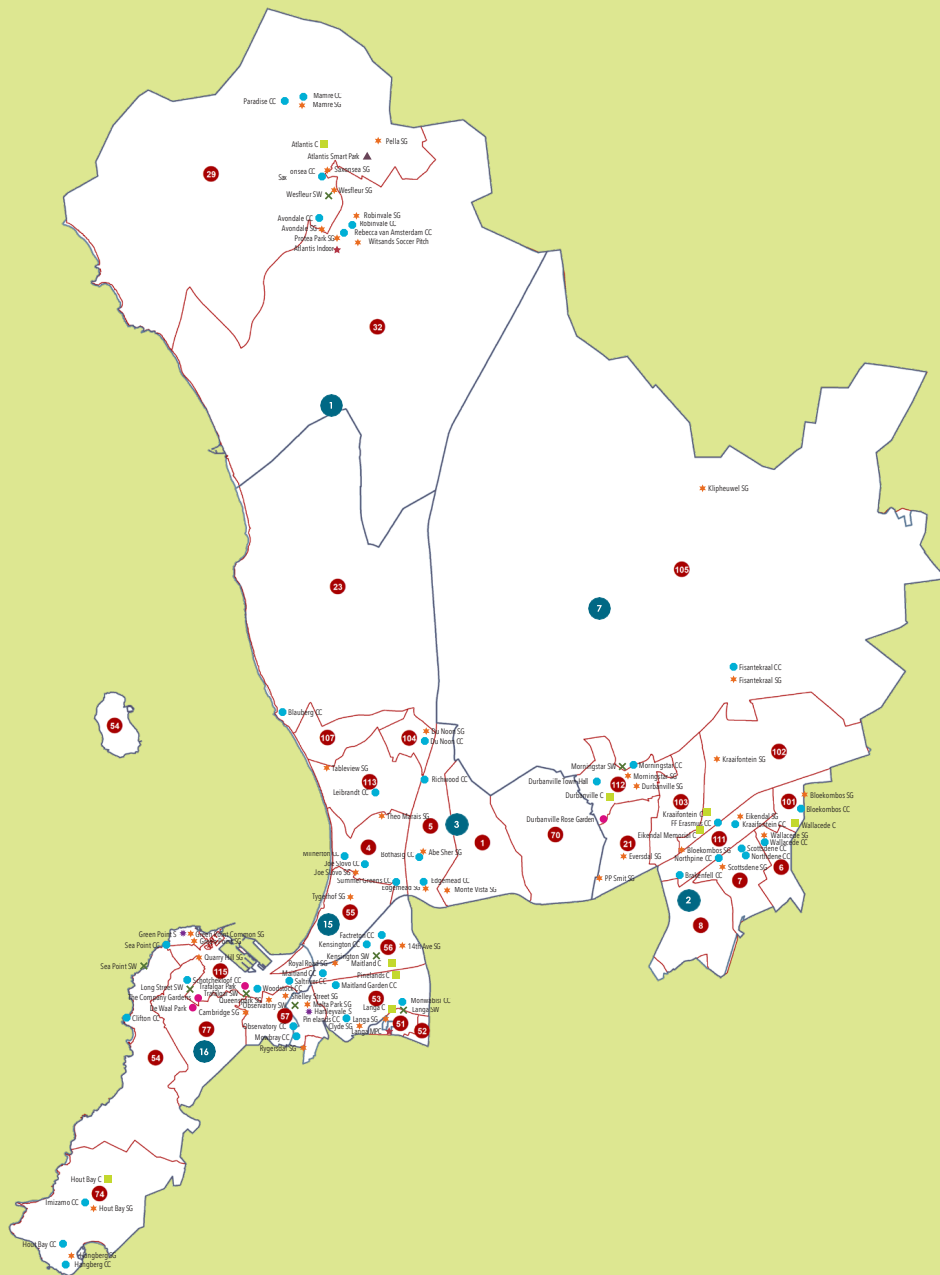

LEGEND	
■ C	Cemeteries
● CC	Community Centre
● DP	District Park
● FRP	Family Recreation Park
★ MPC	Multi-purpose Centre
▲ SP	Smart park
★ SG	Sport Ground
★ S	Stadium
✕ SW	Swimming Pool
□	Ward
□	Sub-council

AREA NORTH