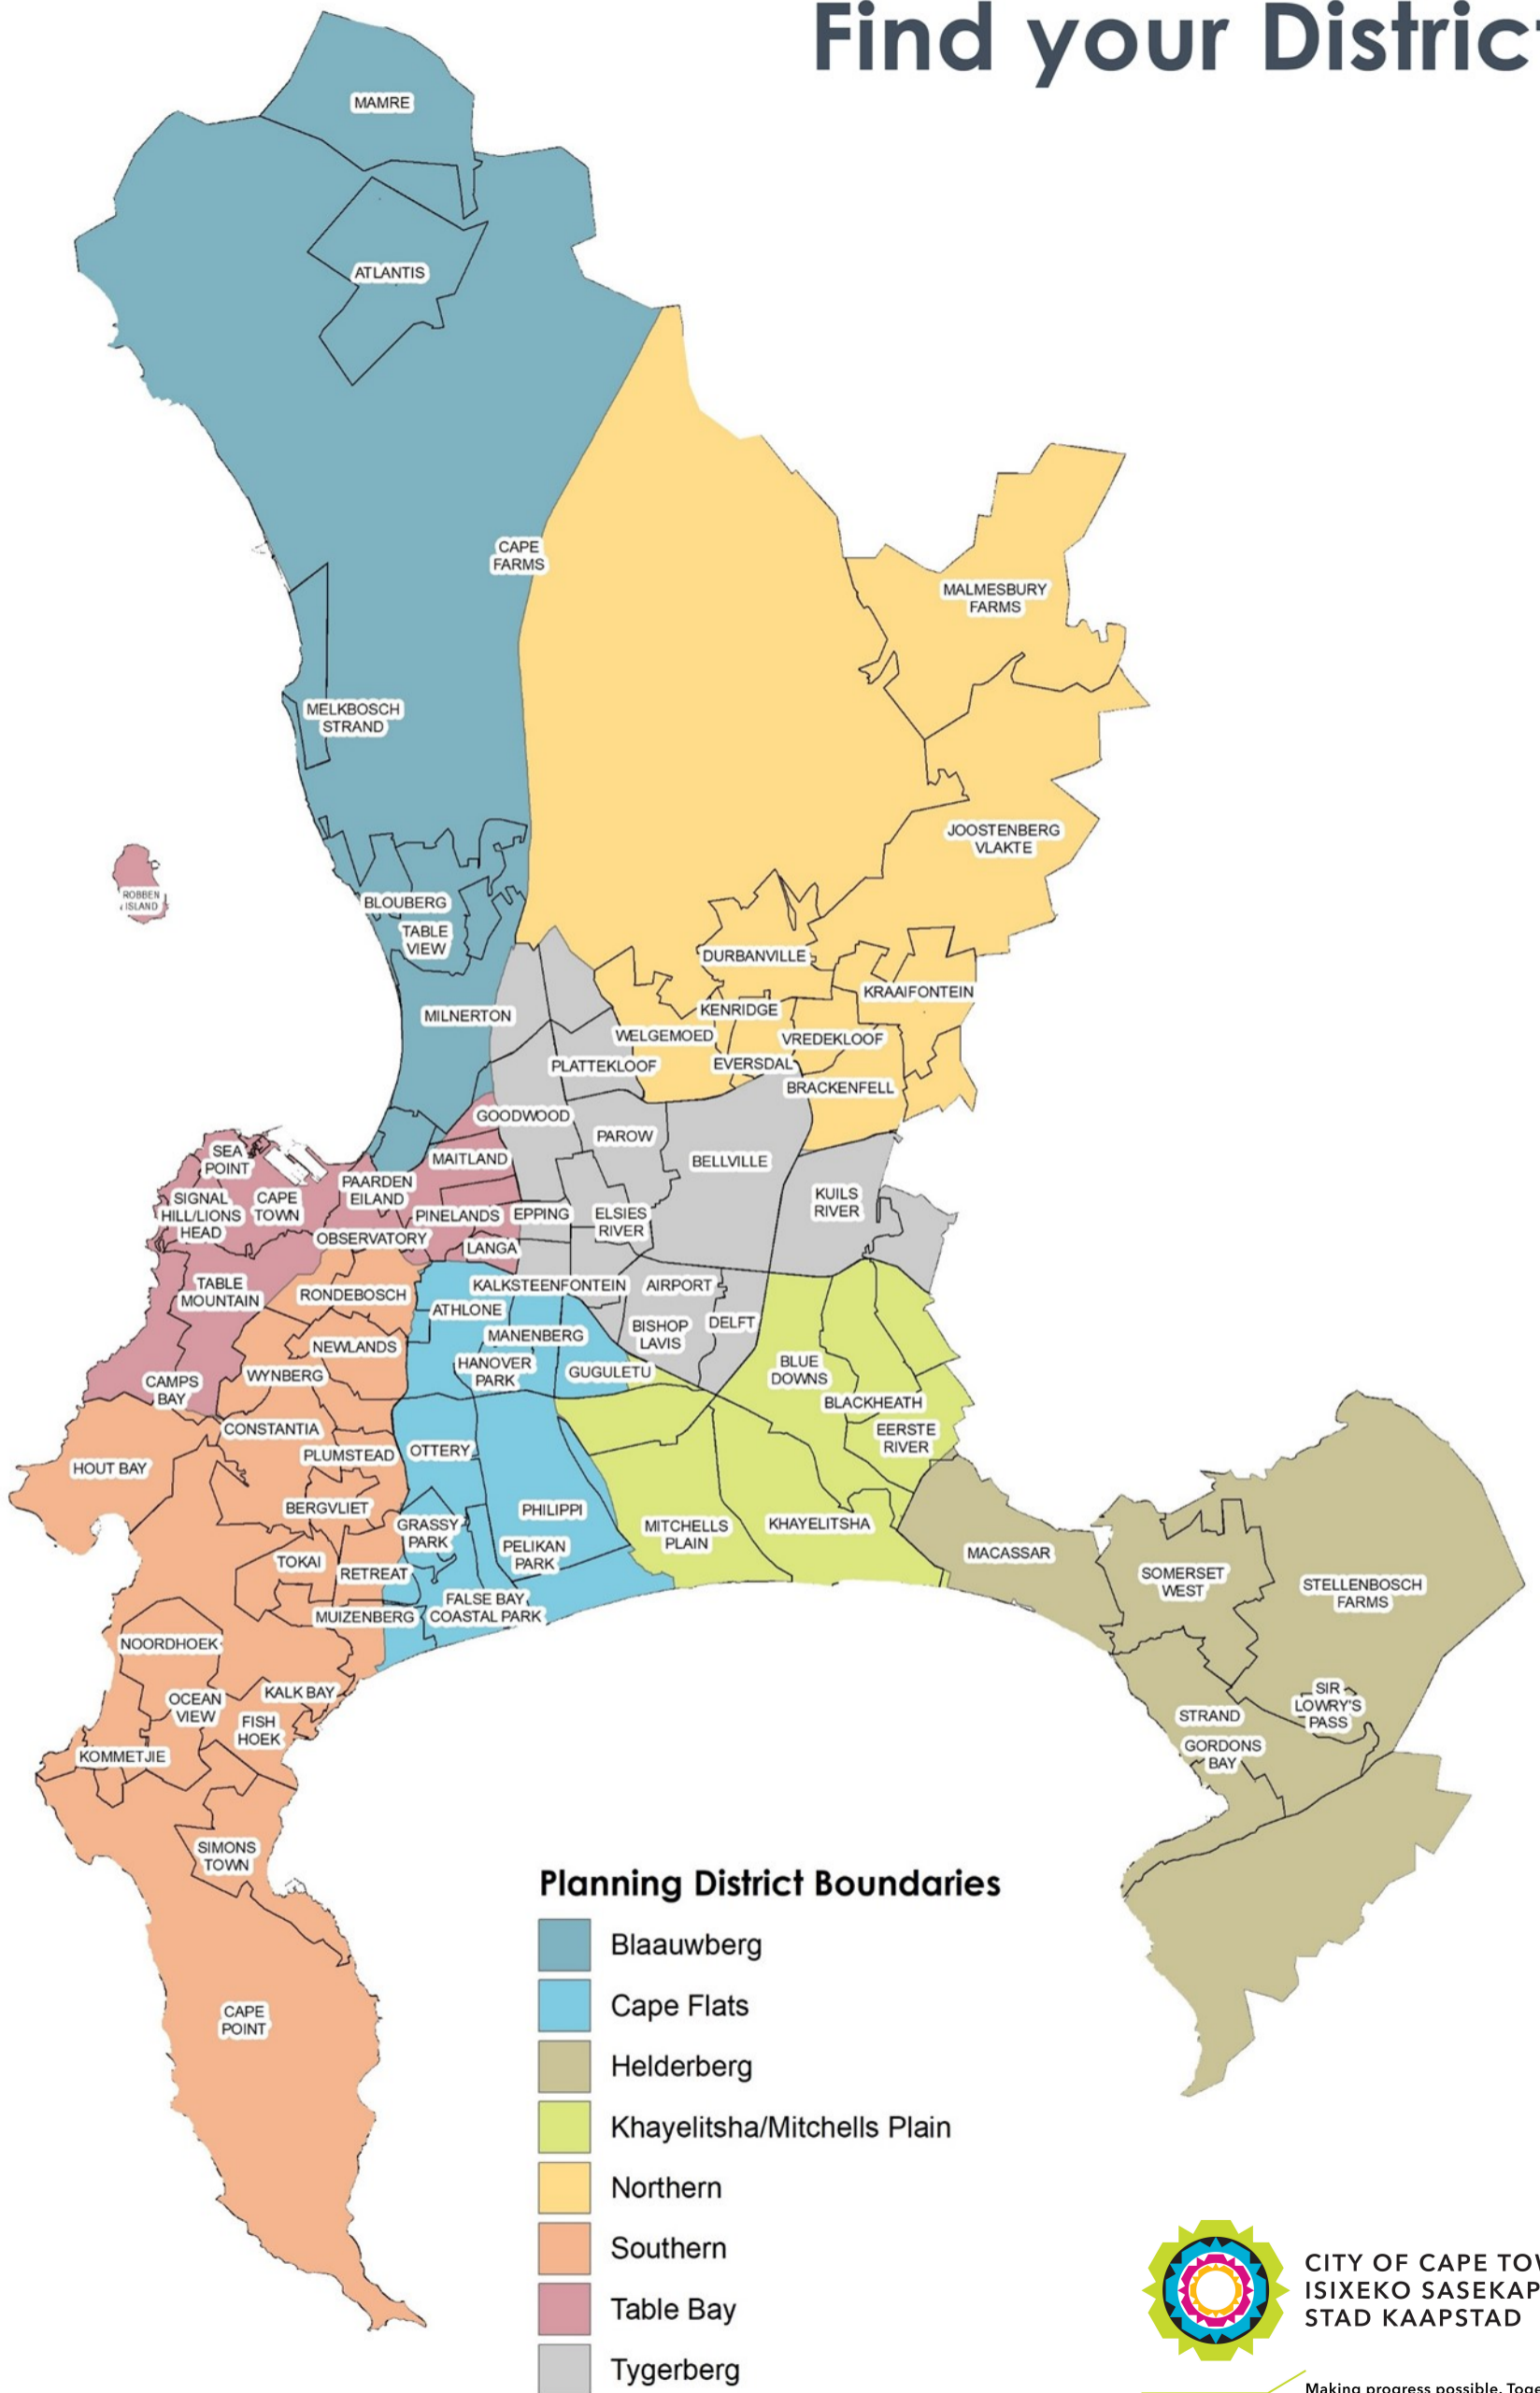

Find your District

Planning District Boundaries

-  Blaauwberg
-  Cape Flats
-  Helderberg
-  Khayelitsha/Mitchells Plain
-  Northern
-  Southern
-  Table Bay
-  Tygerberg

CITY OF CAPE TOWN
ISIXEKO SASEKAPA
STAD KAAPSTAD