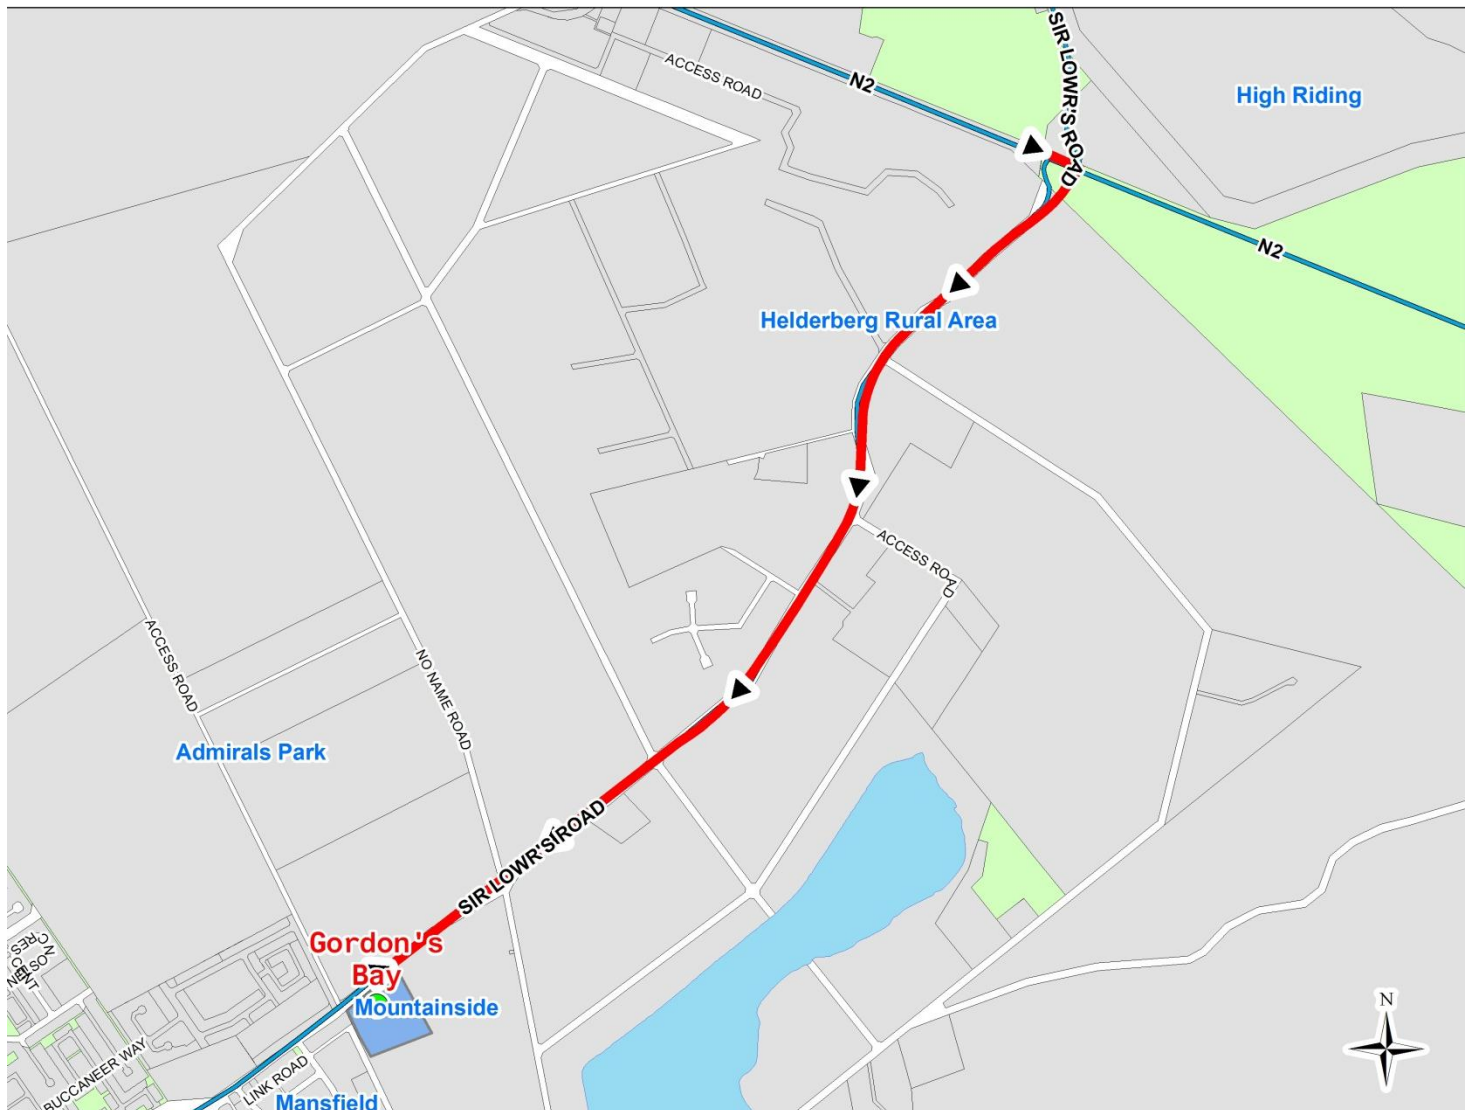

Directions to Gordons Bay Drop-off, Mountainside

1. Take the N2 from Cape Town to Somerset-West.
2. Turn right into Sir Lowry's Pass Rd.
3. Continue along Sir Lowry's Pass Rd for 2.8km to reach Drop-Off.
4. Destination is on the left.

GPS Co-Ordinates: -34.148898, 18.887237

Date: March 2013

Contact: wastewise.user@capetown.gov.za